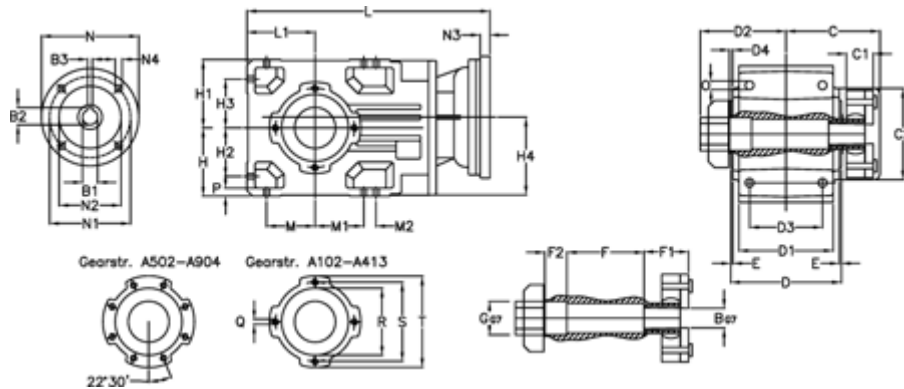

Article number: 29600400716545  
 Description: Bevel helical gearbox  
 A412QF45-7,1-P112B5

## Measures

B = 45	D1 = 155	F2 = 54	L = 404.5	N3 = -
B1 = 28	D2 = 136	G = 45	L1 = 112	N4 = M12x16
B2 = 31.3	D3 = 120	GA = 37 NM	M = 80.0	O = 14.0
B3 = 8	d4 = 5.5	H = 112	M1 = 80.0	P = 13
C = 146.0	Description = A412QF45-xx-P112 B5	H1 = 112	M2 = 20	Q = M12x19
C1 = 54	E = 3.5	H2 = 80.0	N = 250	R = 130
C2 = 133.0	F = 164.0	H3 = 80.0	N1 = 215	S = 165
D = 182	F1 = 54.0	H4 = 129.5	N2 = 180	T = 200